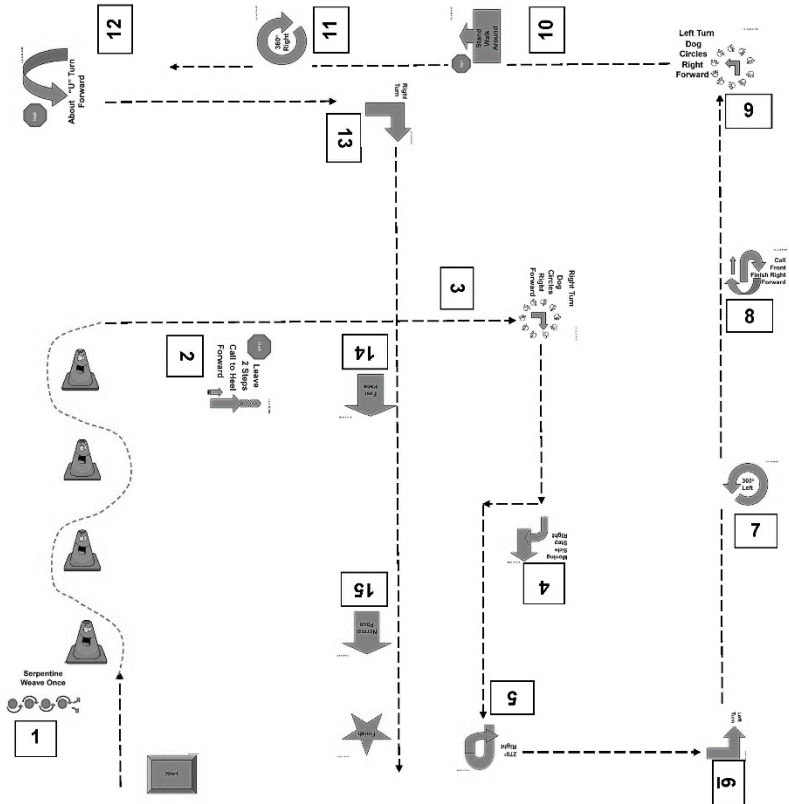

Ring 1 – Rally Intermediate

Judge: Robert Withers

AKC Rally National Championship - Intermediate

Ring 1

Judge: Bob Withers

1. Serpentine Weave Once (24) 2. Halt Leave 2 Steps Call To Heel Forward (118) 3. Right Turn, Dog Circles Right, Forward (119) 4. Moving Side Step Right (20) 5. 270° Right Turn (9) 6. Left Turn (6) 7. 360° Left Turn (12) 8. Call Front Finish Right Forward (13)	9. Left Turn - Dog Circles Right - Forward (120) 10. HALT, Stand, Walk Around (105) 11. 360° Right Turn (11) 12. HALT, About "U" Turn, Forward (102) 13. Right Turn (5) 14. Fast Pace (18) 15. Normal Pace (19)