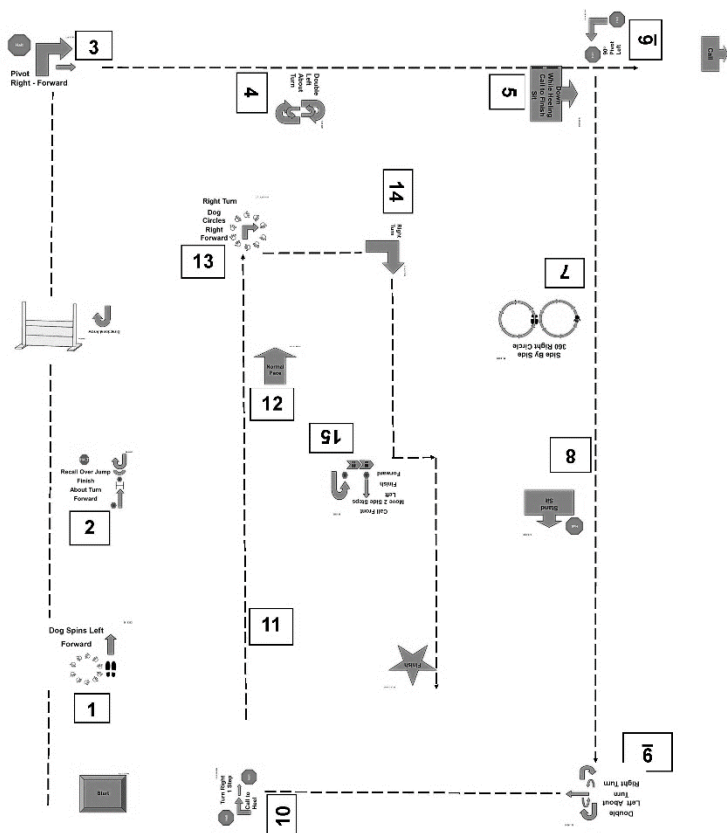

Ring 7 – Rally Master/Championship Master

Judge: Barbara Wedekind Selton

AKC Rally National Championship - CH Master/Master

1. Dog Spins Left, Forward (313)
2. Halt Recall Over Jump Finish About Turn Forward (303/303A)
3. HALT, Pivot Right, Forward (116)
4. Double Left About Turn (211)
5. Down While Heeling, Call to Finish, Sit (206)
6. HALT, 90° Pivot Left, HALT (107)
7. Side by Side 360° Right Circle (319)
8. HALT, Stand, Sit (202)

Ring 7

9. Double Left About Turn, Right Turn (315)
10. HALT, Turn Right One Step, Call to Heel, HALT (104)
11. Slow Pace (17)
12. Normal Pace (19)
13. Right Turn Dog Circles Right Forward (119)
14. Right Turn (5)
15. Call Front Move 2 Side Steps Left Finish Forward (305)

Judge: Barbara Wedekind Selton