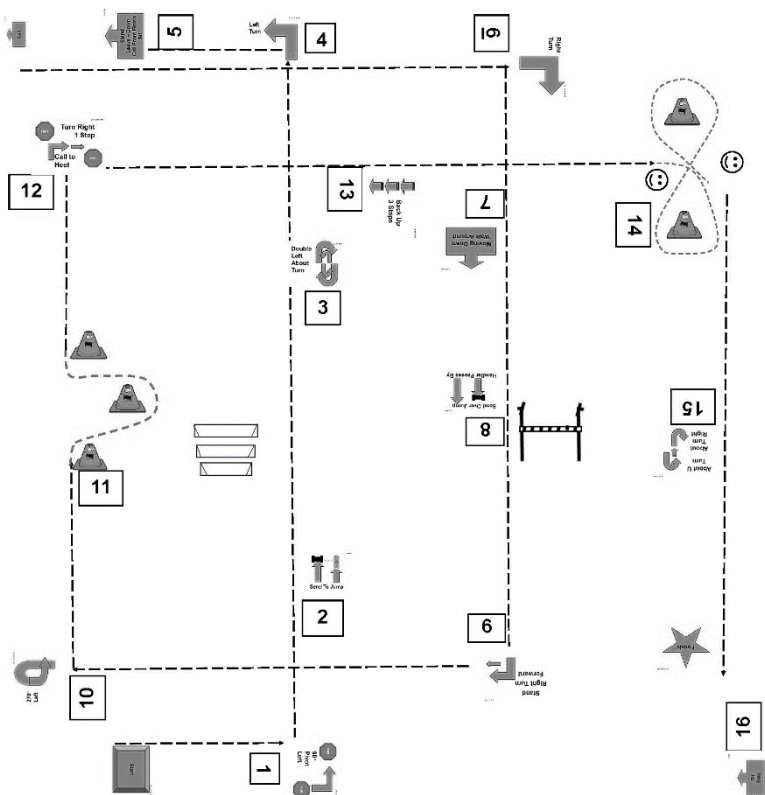

Ring 3 – Rally Excellent

Judge: Barbara Arine

AKC Rally National Championship - Excellent

Ring 3

Judge: Barbara S. Arine

1. HALT – 90° Pivot Left – HALT (107) 2. Send to Jump (210) 3. Double Left About Turn (211) 4. Left Turn (6) 5. Stand-Leave-Down-Call Front-Finish Sit (209) 6. Right Turn (5) 7. Moving Down-Walk Around (204) 8. Send Over Jump-Handler Passes By (103)	9. Stand-Right Turn-Forward (214) 10. 270° Left Turn (10) 11. Offset Serpentine Right (41) 12. Halt-Turn Right 1 Step– Call to Heel, Halt (104) 13. Backup 3 Steps (205) 14. Offset Figure 8 (108) 15. About U Turn, About Turn Right (213) 16. Sit Stay (298)