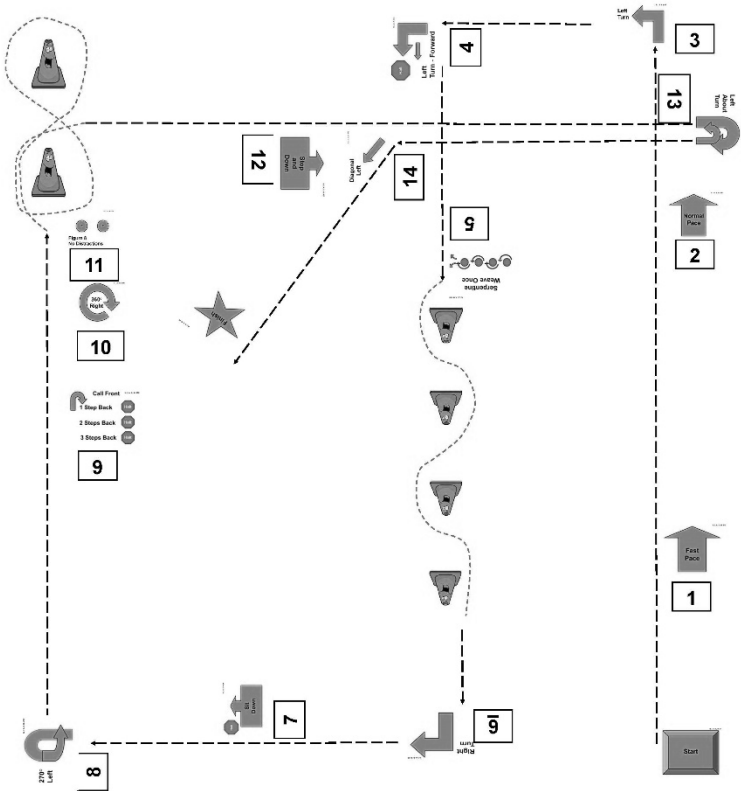

Ring 4 – Rally Novice

Judge: Jamie J. Sieveking

AKC Rally National Championship - Novice

Ring 4

Judge: Jamie Jo Sieveking

1. Fast Pace (18)
2. Normal Pace (19)
3. Left Turn (6)
4. Halt Left Turn Forward (34)
5. Serpentine Weave Once (24)
6. Right Turn (5)
7. HALT Sit Down (4)
8. 270 Left (10)

9. Call Front - 1, 2, and 3 Steps Backward Forward (26)
10. 360° Right Turn (11)
11. Figure 8 - No Distractions (32)
12. Stop and Down (27)
13. Left About Turn (29)
14. Diagonal Left (40)