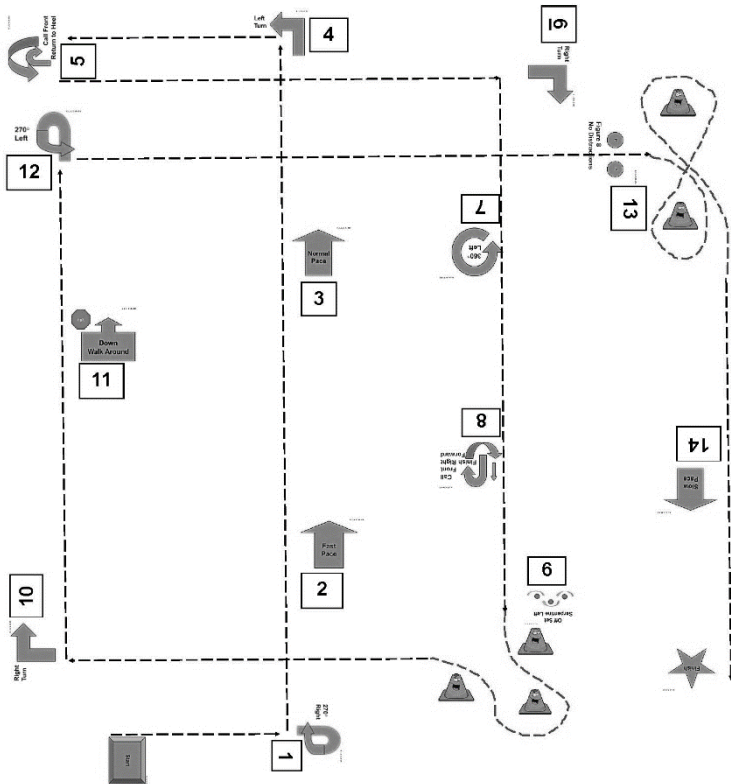

Ring 3 – Rally Novice

Judge: Barbara Arine

AKC Rally National Championship - Novice

1. 270° Right Turn (9)
2. Fast Pace (18)
3. Normal Pace (19)
4. Left Turn (6)
5. Call Front Return to Heel (35)
6. Right Turn (5)
7. 360° Left Turn (12)
8. Call Front Finish Right Forward (13)

Ring 3

9. Offset Serpentine Left (42)
10. Right Turn (5)
11. Halt Down Walk Around (31)
12. 270° Right Turn (9)
13. Figure-8 No Distractions (32)
14. Slow Pace (17)

Judge: Barbara S. Arine