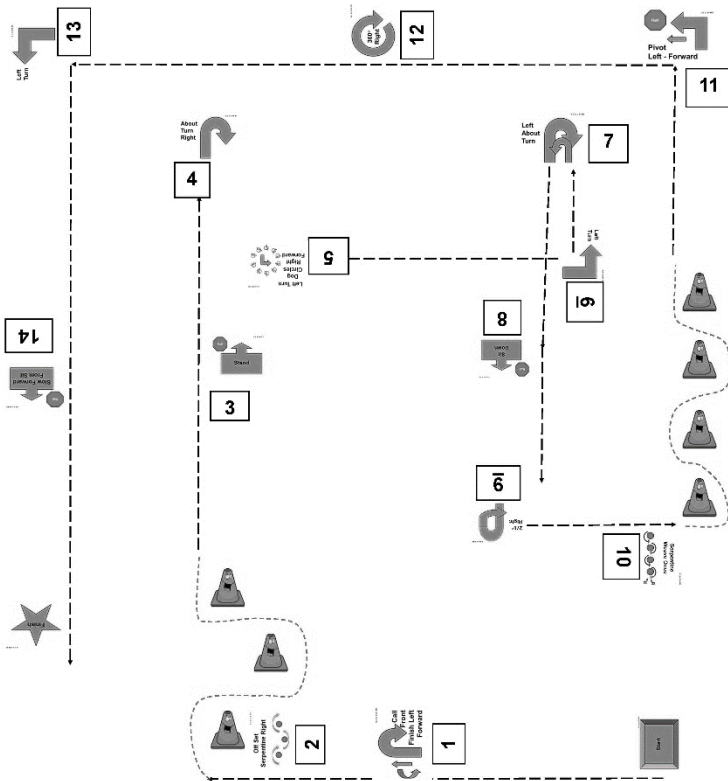

Ring 8 – Rally Intermediate/Advanced

Judge: Brenda Crim-Critelli

AKC Rally National Championship - Intermediate

Ring 8

Judge: Brenda Critelli

1. Call Front, Finish Left, Forward(14)

2. Offset Serpentine Right(41)

3. HALT Stand (115)

4. About Turn - Right (7)

5. Left Turn, Dog Circles Right, Forward (120)

6. Left Turn (6)

7. Left About Turn(29)

8. HALT-Sit, Down(4)

9. 270° Right Turn (9)

10. Serpentine Weave Once (24)

11. HALT, Pivot Left, Forward (117)

12. (11)

13. Left Turn (6)

14. HALT, Slow Forward from Sit (36)