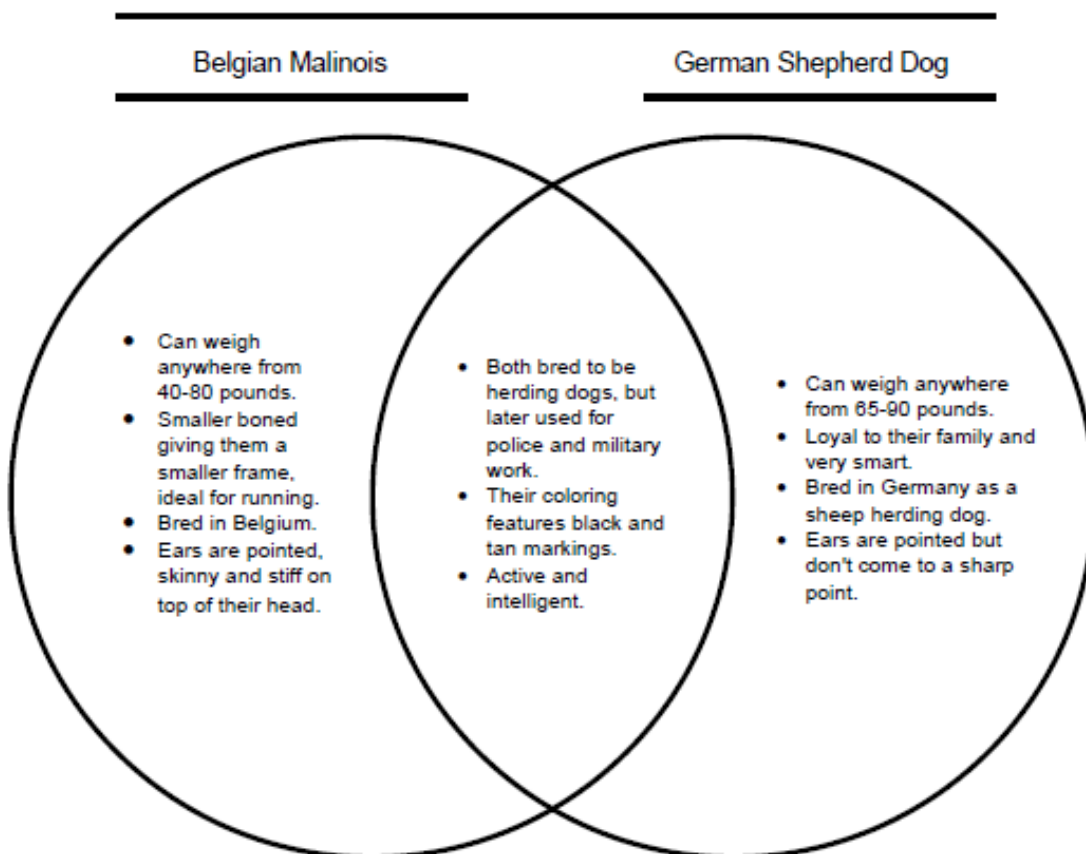

AKC KIDS' NEWS

June 2020 Issue 2, Number 2

HIGH FLYING, DOCK DIVING!

Dock Diving is a fun, action packed sport for a dog and handler team to compete in! The sport involves the dog jumping into the water after a toy or buoy thrown by their handler. The dog is measured by how far they jump into the water. There are some specific rules to follow, the pool must be 4 inches deep and 40 feet long. Dock diving is not only fun to participate in but also fun to watch! The crowd goes wild for all the dogs soaring through the air!

Find full article [here](#)

Click [here](#) to check out this amazing father-daughter dock diving team!

CAN YOU SPOT THE DIFFERENCES?

The German Shepherd and Belgian Malinois share some similar features but are also two very different dog breeds. Find out more about each breed below and see if you can spot the differences.

Here is a list of fun, dog related books to read:

"How Rocket Learned to Read" by: Tad Hills (grades K-3rd)

"Love that Dog" by: Sharon Creech (grades 5-8)

"No Better Friend" by: Robert Weintraub (grades 6 and up)

AKC KIDS NEWS

Teacher Page

Venn Diagram Answer Key:

Next up

BACK TO SCHOOL

Meet the 7 AKC Breed Groups.

What is a dog show all about?

Back to school get to know you game.