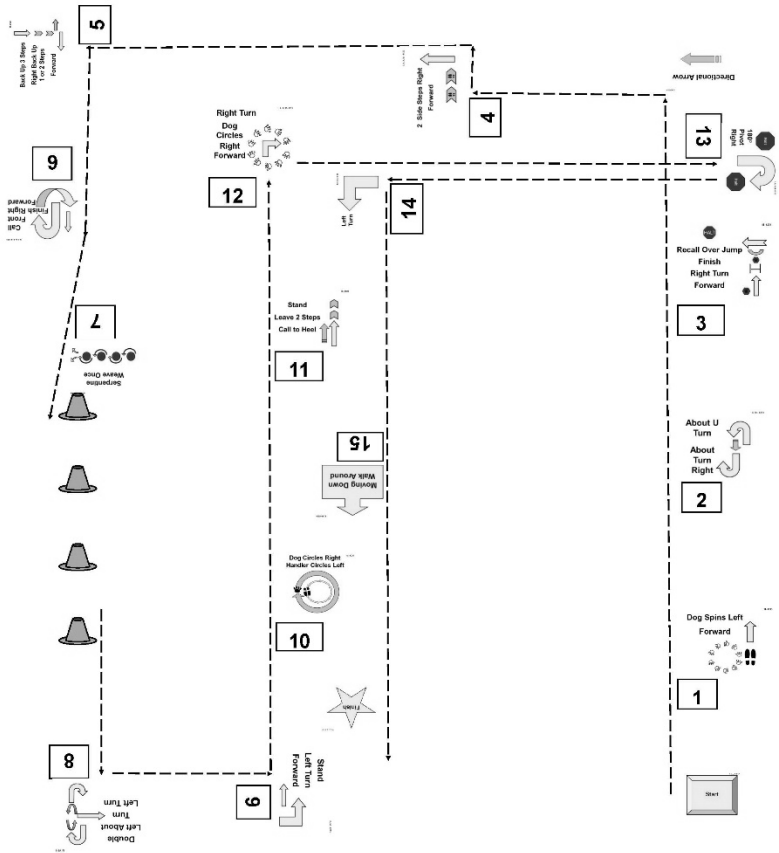

Ring 4 – Rally Master

Judge: Dave Brobst

AKC Rally National Championship - Master

Ring 4

Judge: David Brobst

1. Dog Spins Left Forward (313) 2. About U Turn About Turn Right (213) 3. HALT Recall over Jump Finish Right Turn Forward (301) 4. 2 Side Steps Right Forward (123) 5. Backup 3 Steps Right Backup 1 or 2 Steps Forward (309) 6. Call Front Finish Right Forward (13) 7. Serpentine Weave Once (24) 8. Double Left About Turn Left Turn (316)	9. Stand Left Turn Forward (215) 10. Dog Circles Right Around Handler Handler Circles Left (321) 11. Stand Leave 2 Steps Call to Heel (322) 12. Right Turn Dog Circles Right Forward (119) 13. HALT 180° Pivot Right HALT (112) 14. Left Turn (6) 15. Moving Stand Walk Around (203)