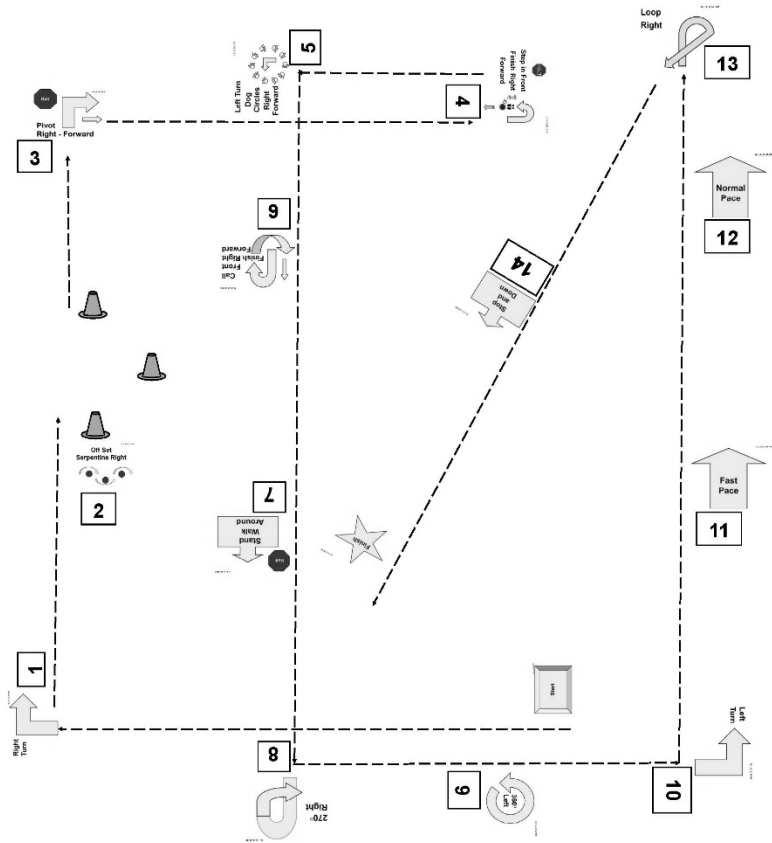

Ring 8 – Rally Intermediate

Judge: Carolyn Wray

AKC Rally National Championship - Intermediate

Ring 8

Judge: Carolyn Wray

1. Right Turn (5)

2. Off Set Serpentine Right (41)

3. HALT Pivot Right Forward (116)

4. HALT Step in Front Finish Right Forward (121)

5. Left Turn Dog Circles Right Forward (120)

6. Call Front Finish Right Forward (13)

7. HALT Stand Walk Around (105)

8. 270° Right Turn (9)

9. 360° Left Turn (12)

10. Left Turn (6)

11. Fast Pace (18)

12. Normal Pace (19)

13. Loop Right (37)

14. Stop and Down (27)