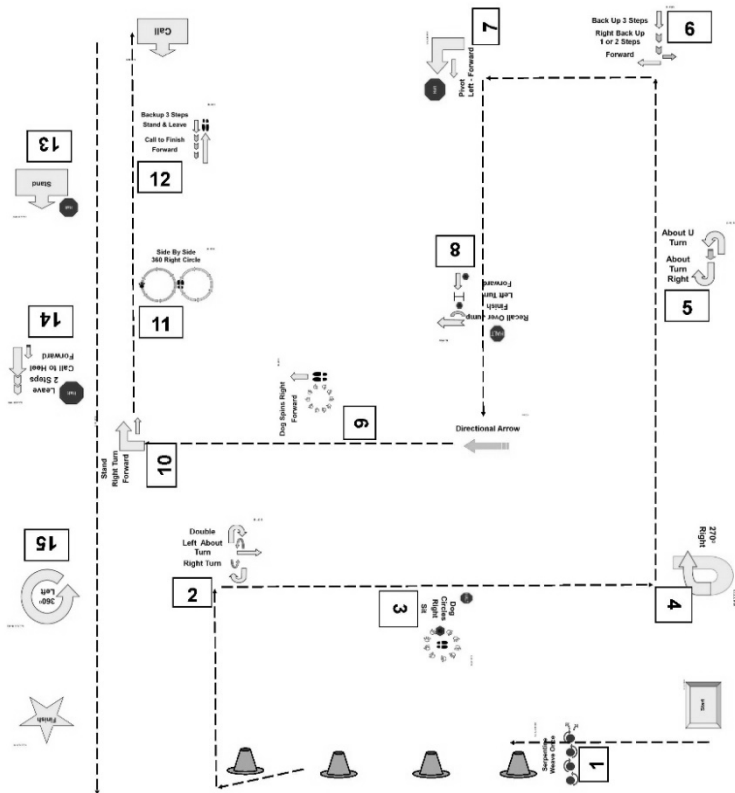

Ring 1 – Rally Championship Master

Judge: Sandy Svendsen

AKC Rally National Championship - CH Master

Ring 1

Judge: Sandy Svendsen

- | | |
|---|--|
| 1. Serpentine Weave Once (24) | 9. Dog Spins Right Forward (312) |
| 2. Double Left About Turn Right Turn (315) | 10. Stand Right Turn Forward (214) |
| 3. HALT Dog Circles Right SIT (216) | 11. Side by Side 360 Right Circle (319) |
| 4. 270 Right (9) | 12. Back up 3 Steps Stand Leave Call to Finish Forward (311) |
| 5. About U Turn About Turn Right (213) | 13. HALT Stand (115) |
| 6. Back up 3 Steps Right Back up 1 or 2 Steps Forward (309) | 14. HALT Leave 2 Steps Call to Heel Forward (118) |
| 7. HALT Pivot Left Forward (117) | 15. 360 Left Turn (12) |
| 8. HALT Recall over Jump Finish Left Turn Forward (302) | |