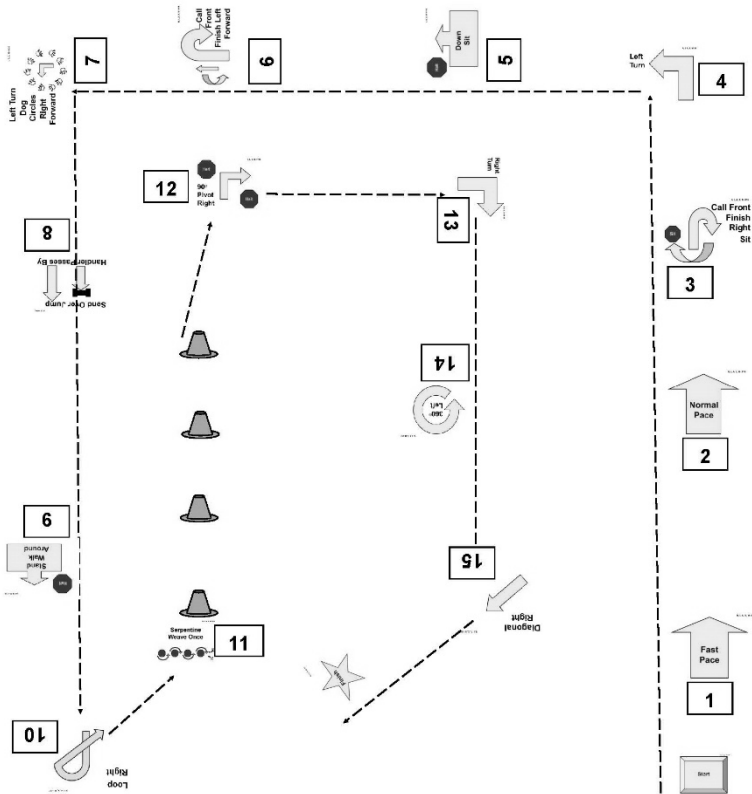

Ring 2 – Rally Advanced

Judge: Suzi Bluford

AKC Rally National Championship - Advanced

Ring 2

Judge: Suzi Bluford

1. Fast Pace (18)	10. Loop Right (37)
2. Normal Pace (19)	11. Serpentine Weave Once (24)
3. Call Front Finish Right Sit (15)	12. HALT 90° Pivot Right HALT (106)
4. Left Turn (6)	13. Right Turn (5)
5. HALT Down Sit (114)	14. 360° Left Turn (12)
6. Call Front Finish Left Forward (14)	15. Diagonal Right (39)
7. Left Turn Dog Circles Right Forward (120)	
8. Send over Jump Handler Passes By (103)	
9. HALT Stand Walk Around (105)