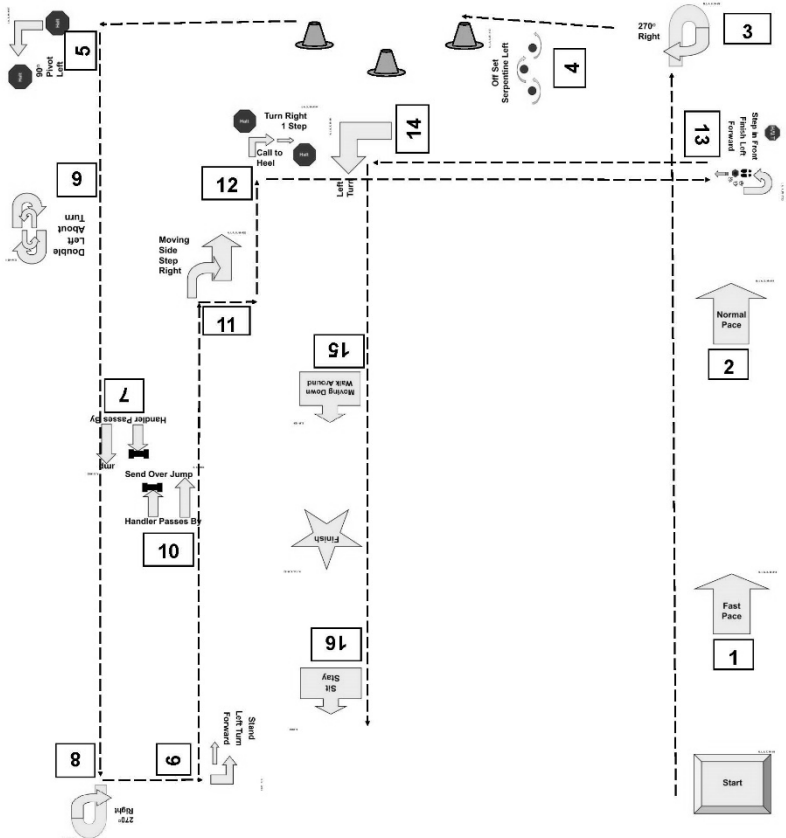

Ring 4 – Rally Excellent

Judge: Dave Brobst

AKC Rally National Championship - Excellent

Ring 4

Judge: David Brobst

1. Fast Pace (18) 2. Normal Pace (19) 3. 270° Right Turn (9) 4. Offset Serpentine Left (42) 5. HALT 90° Pivot Left HALT (107) 6. Double Left About Turn (211) 7. Send over Jump Handler Passes By (103) 8. 270° Right Turn (9)	9. Stand - Left Turn Forward (215) 10. Send over Jump Handler Passes By (103) 11. Moving Side Step Right (20) 12. HALT Turn Right One Step Call to Heel HALT (104) 13. HALT Step in Front Finish Left Forward (122) 14. Left Turn (6) 15. Moving Down Walk Around (204) 16. Sit Stay (298)