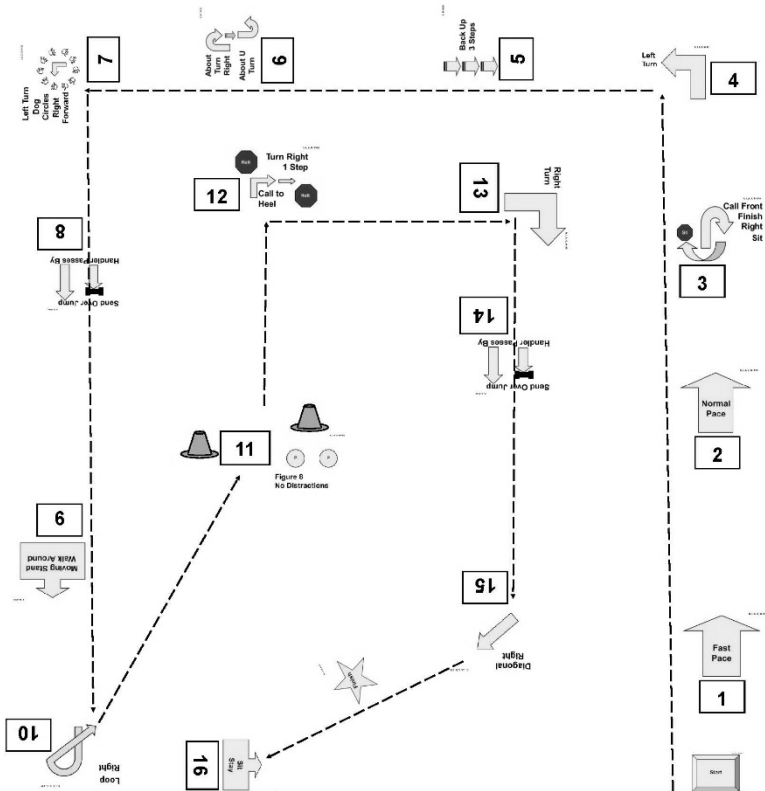

Ring 2 – Rally Championship Excellent

Judge: Suzi Bluford

AKC Rally National Championship - CH Excellent

Ring 2

Judge: Suzi Bluford

1. Fast Pace (18)	10. Loop Right (37)
2. Normal Pace (19)	11. Figure 8 No Distractions (32)
3. Call Front Finish Right Sit (15)	12. HALT Turn Right One Step Call to Heel HALT (104)
4. Left Turn (6)	13. Right Turn (5)
5. Backup 3 Steps (205)	14. Send over Jump Handler Passes By (103)
6. About Turn Right About U Turn (120)	15. Diagonal Right (39)
7. Left Turn Dog Circles Right Forward (120)	16. Sit Stay (298)
8. Send over Jump Handler Passes By (103)	
9. Moving Stand Walk Around (203)