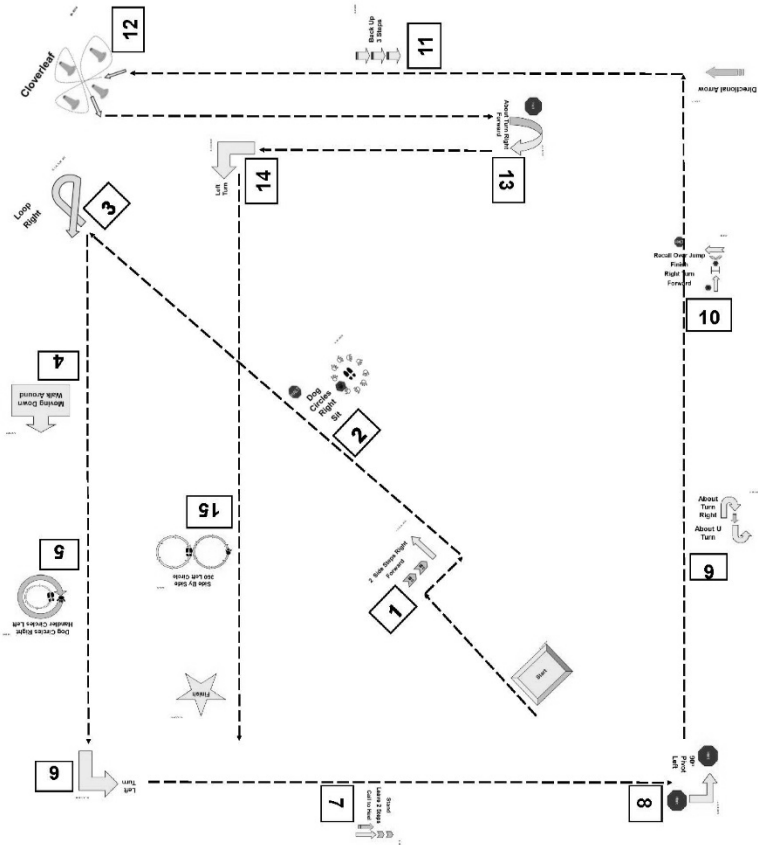

Ring 3 – Rally Master

Judge: Loretta Lazzara

AKC Rally National Championship - Master

Ring 3

Judge: Loretta Lazzara

1. 2 Side Steps Right Forward (123)	9. About Turn Right About U Turn (212)
2. HALT Dog Circles Right SIT (216)	10. HALT Recall over Jump Finish Right Turn Forward (301)
3. Loop Right (37)	11. Backup 3 Steps (205)
4. Moving Down Walk Around (204)	12. Cloverleaf (314)
5. Dog Circles Right Around Handler Handler Circles Left (321)	13. HALT About Turn Right Forward (101)
6. Left Turn (6)	14. Left Turn (6)
7. Stand Leave 2 Steps Call to Heel (322)	15. Side by Side 360° Left Circle (320)
8. HALT 90° Pivot Left HALT (107)