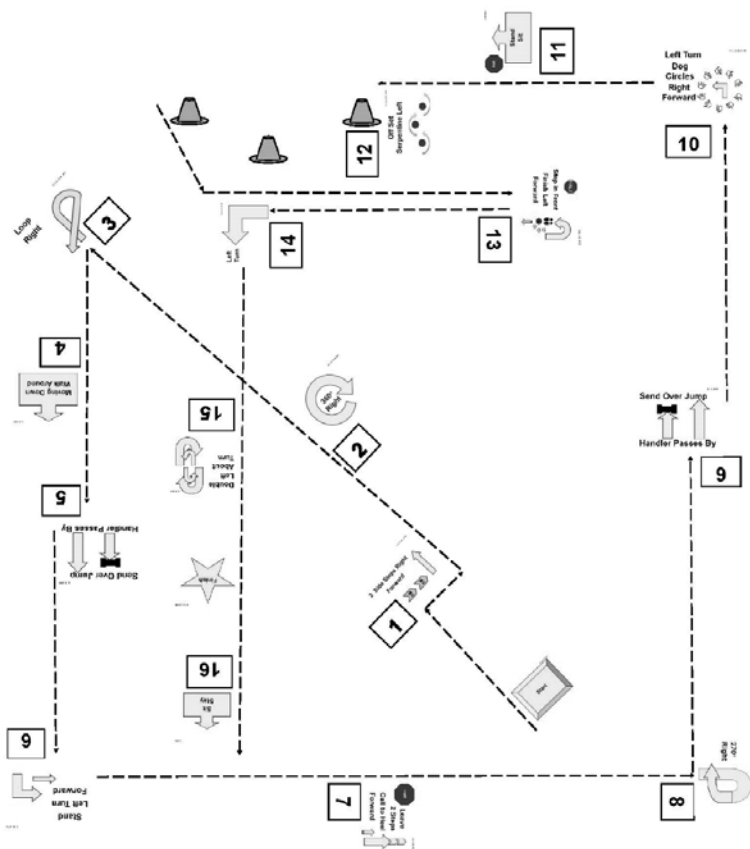

Ring 3 – Rally Excellent

Judge: Loretta Lazzara

AKC Rally National Championship - Excellent

Ring 3

Judge: Loretta Lazzara

1. 2 Side Steps Right Forward (123)	9. Send over Jump Handler Passes By (103)
2. 360° Right Turn (11)	10. Left Turn Dog Circles Right Forward (120)
3. Loop Right (37)	11. HALT Stand Sit (202)
4. Moving Down Walk Around (204)	12. Offset Serpentine Left (42)
5. Send over Jump Handler Passes By (103)	13. HALT Step in Front Finish Left Forward (122)
6. Stand Left Turn Forward (215)	14. Left Turn (6)
7. HALT Leave 2 Steps Call to Heel Forward (118)	15. Double Left About Turn (211)
8. 270° Right Turn (9)	16. Sit Stay (298)