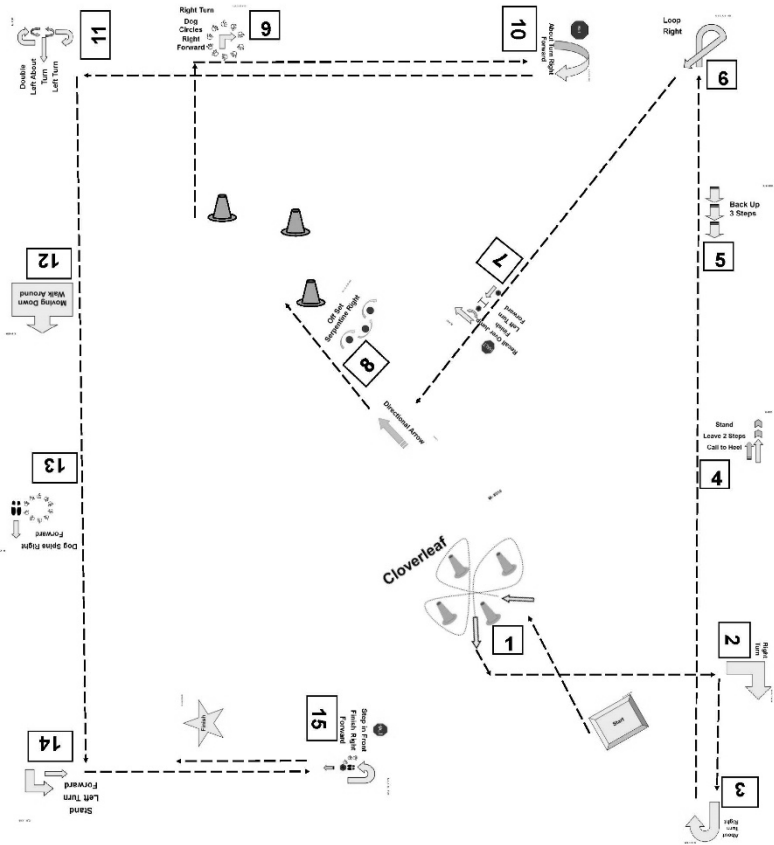

AKC Rally National Championship - CH Master

Ring 8

Judge: Carolyn Wray

- | | |
|---|---|
| 1. Cloverleaf (314) | 9. Right Turn Dog Circles Right Forward (119) |
| 2. Right Turn (5) | 10. HALT About Turn Right Forward (101) |
| 3. About Turn Right (7) | 11. Double Left About Turn Left Turn (316) |
| 4. Stand Leave 2 Steps Call to Heel (322) | 12. Moving Down Walk Around (204) |
| 5. Back up 3 Steps (205) | 13. Dog Spins Right Forward (312) |
| 6. Loop Right (37) | 14. Stand Left Turn Forward (215) |
| 7. HALT Recall over Jump Finish Left Turn Forward (302) | 15. HALT Step in Front Finish Right Forward (121) |
| 8. Offset Serpentine Right (41) | |